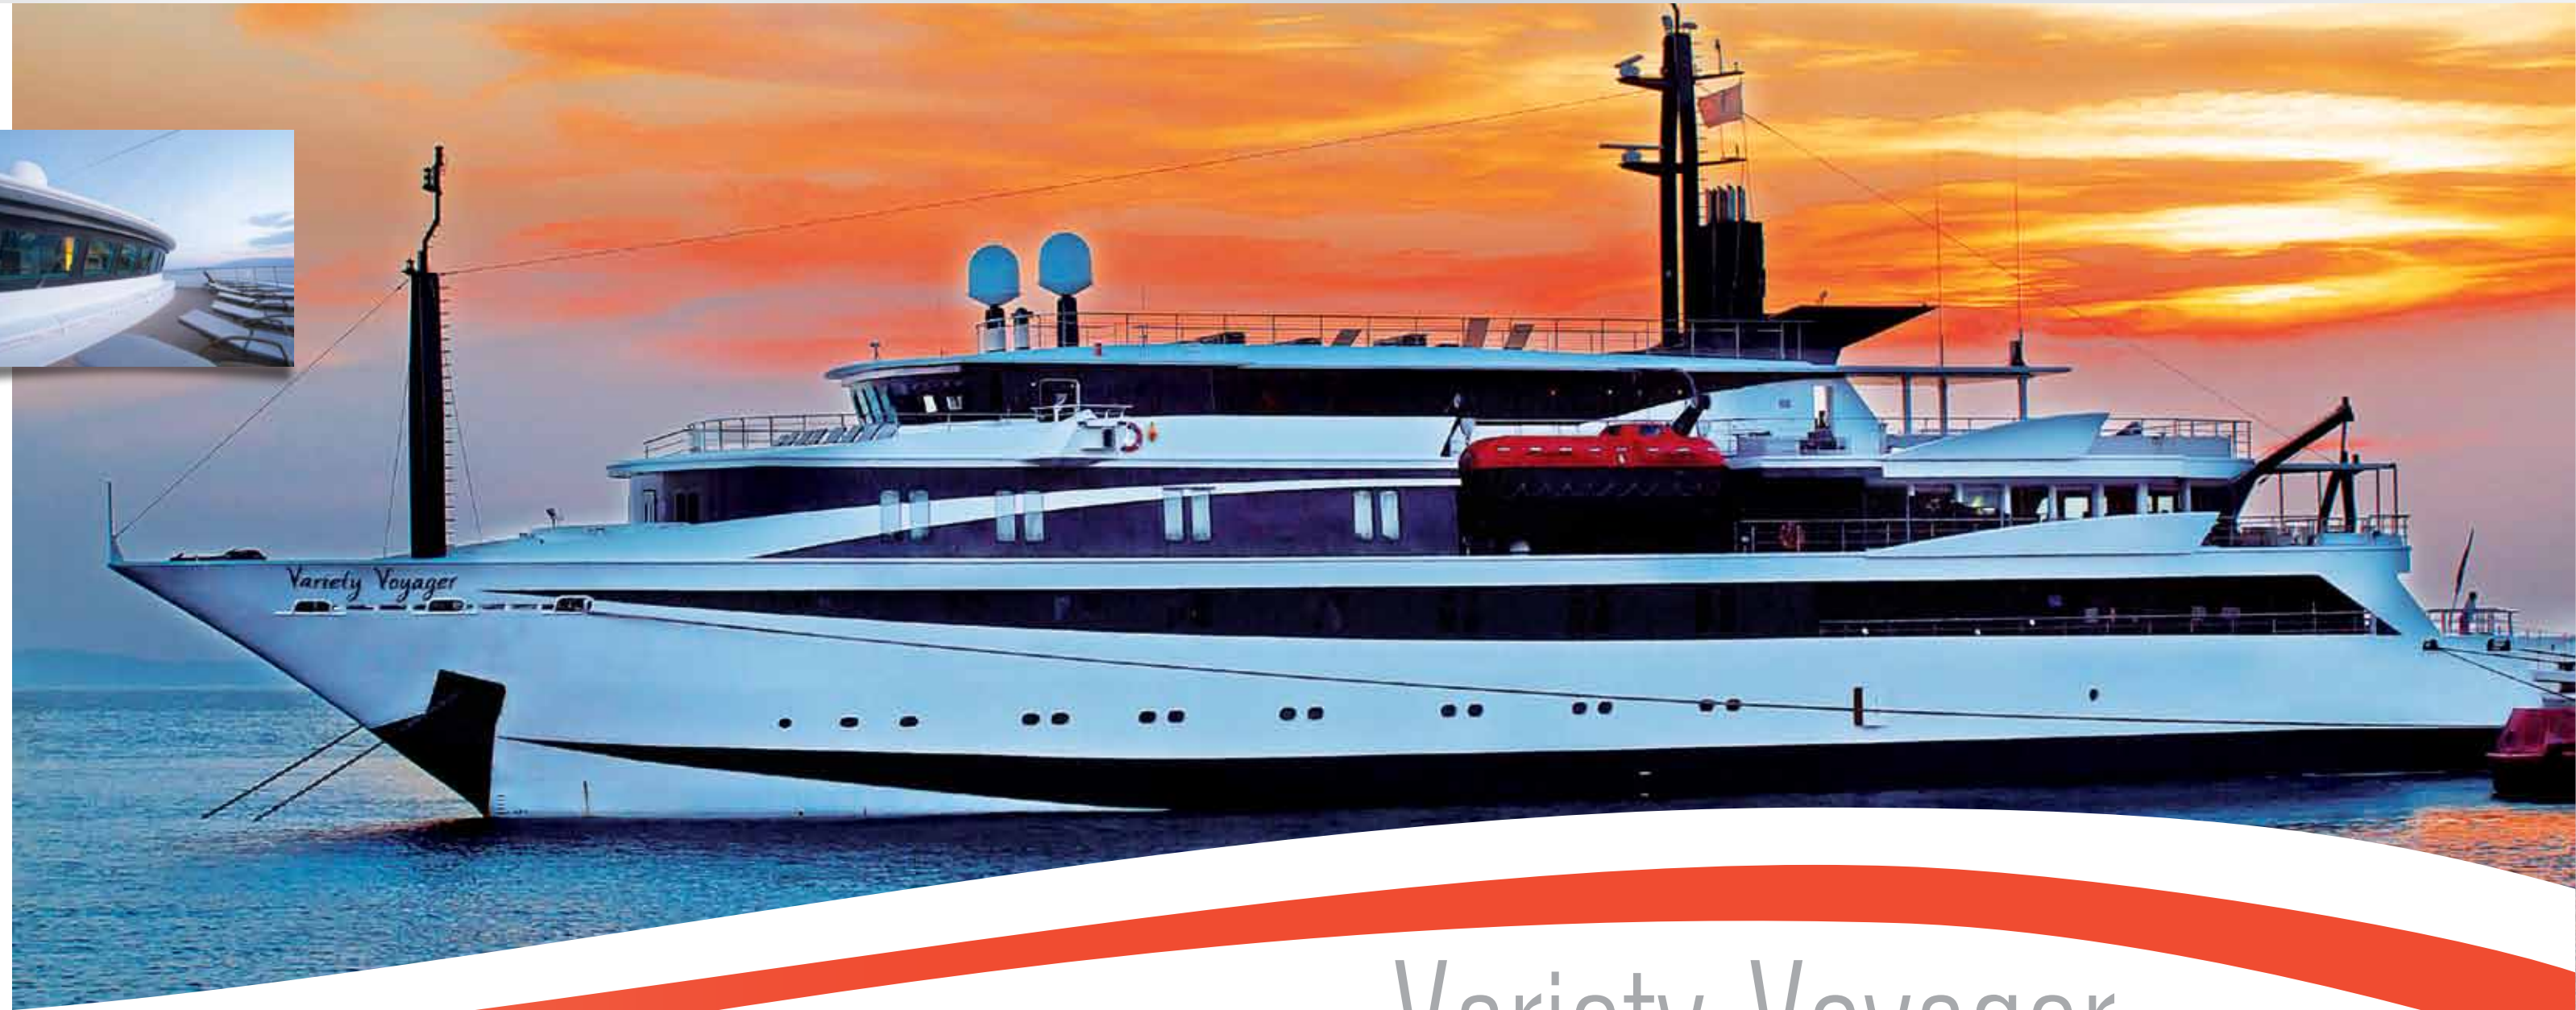

## The Variety Cruises Small Ships

Consider the possibilities

*The* new build 68m/223 ft state of the art Mega Yacht will accommodate just 72 passengers in 36 cabins. Built under the latest International "Safety of Life At Sea" (SOLAS 2010) regulations and classified by RINA, the Variety Voyager guarantees guests safety with incomparable comfort and elegance.

The Variety Voyager will seduce her passengers with her sleek lines and ample deck space, very much what one expects from a millionaire's super yacht. Inside, cabins and public areas are finished with warm fabrics, rich marbles, axminster carpeting and soft tones wood panelling. Everywhere, unobstructed views of the ocean and of the ports visited. And above all, the professional service of a crew of 32, always with a smile and a true desire to satisfy our guests and friends wishes.

Variety Voyager  
MEGA YACHT

# Variety Voyager

MEGA YACHT