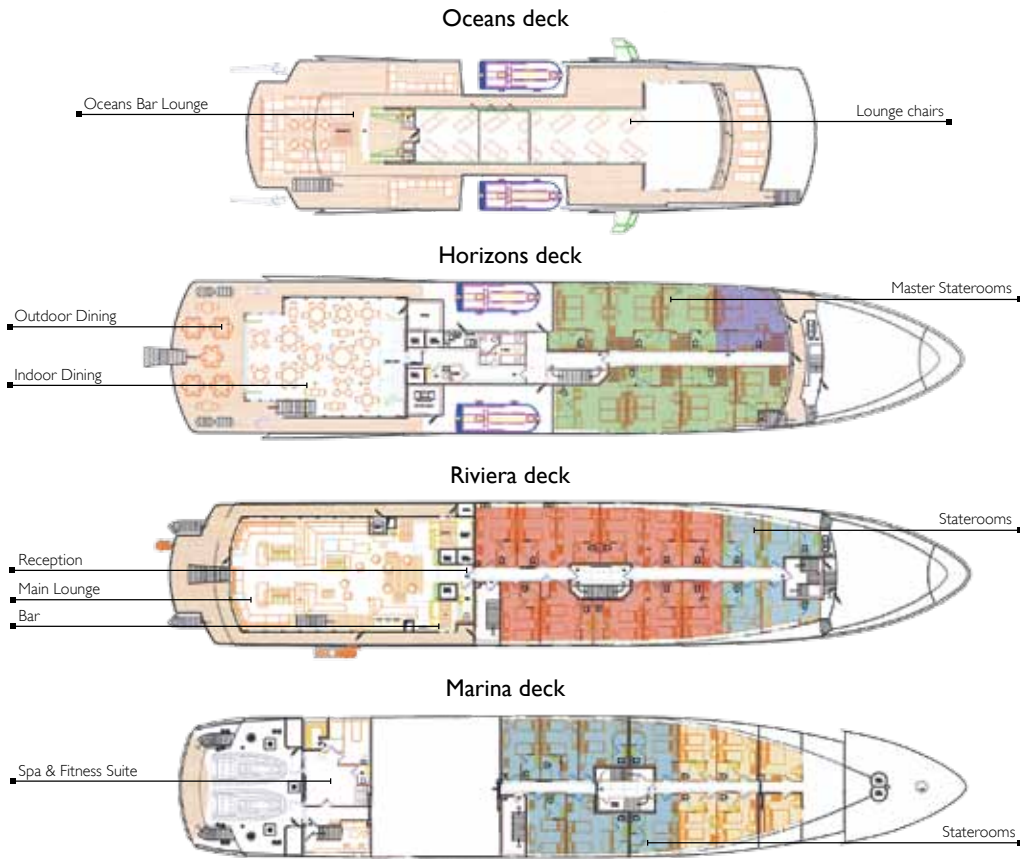

## The Variety Cruises Small Ships

Consider the possibilities

*The* new build 68m/223 ft state of the art Mega Yacht will accommodate just 72 passengers in 36 cabins. Built under the latest International "Safety of Life At Sea" (SOLAS 2010) regulations and classified by RINA, the Variety Voyager guarantees guests safety with incomparable comfort and elegance.

Variety Voyager  
MEGA YACHT

## Facts at a glance:

- 🚢 Ship Type: Mega Yacht
- 🚢 Launch year: 2012
- 🚢 Length/Breadth/Draft in ft.: 223x36x10
- 🚢 Length/Breadth/Draft in m.: 68x11,5x3,5
- 🚢 Cabins: 36. All cabins are located on main, upper and lower deck and feature windows and portholes (lower deck). They all have bathroom with shower, individually controlled A/C, piped music, TV (Satellite channels), telephone for internal use, mini safe, mini fridge, hairdryer, adapters (220V).
- 🚢 Public areas: Outdoor/Indoor Dining Area & bar, Separate Indoor Lounge, Reception, Sundeck with loungers and chairs. Mini spa suite on the lower deck. WI-FI (available at a charge).

## The Voyager Pride | 45 Cabins | Delivery 2017

45 staterooms | 5 categories • Length/Breadth/Draft in ft: 246x43x12 • Length/Breadth/Draft in mt: 75x13x3,6 • Sundeck with Jacuzzi • Open air bar & lounge area • Outdoor dining area • Observation lounge with piano bar, Library & internet corner • Indoor dining area • Mini spa suite • Gym • Swimming platform with plunge pool.